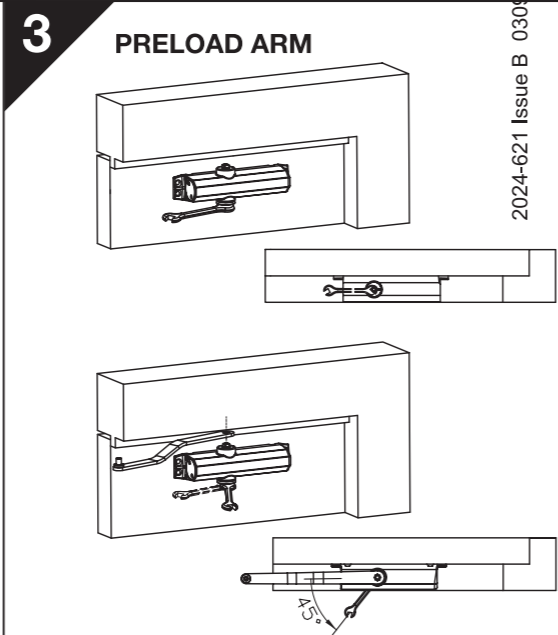

EN	DOOR WIDTH (mm)	DOOR WEIGHT (kg)
3	≤950	≤60

**2024 SERIES
OFFSET ARM / Z BRACKET
INSTALLATION INSTRUCTIONS**

54

164

19

116

1 REMOVE SHOE FROM ARM

2024-521 Issue B 0309