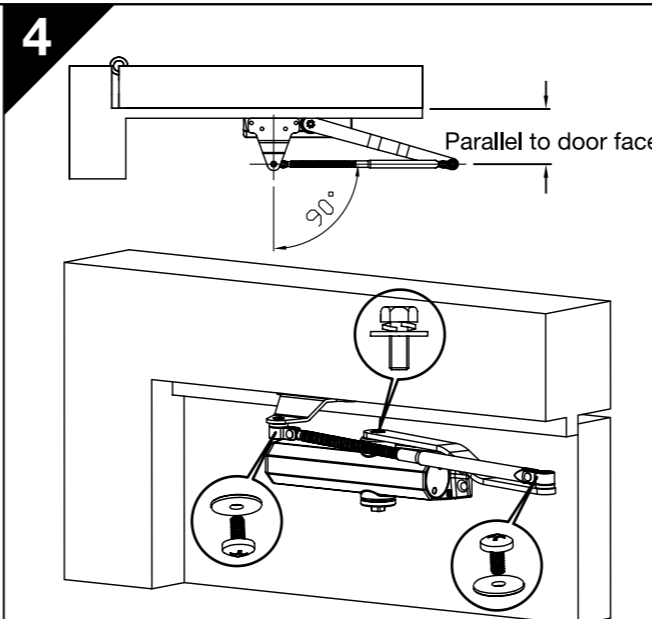

info.nz@assaabloy.com
assaabloy.co.nz

ASSA ABLOY

2024 SERIES OFFSET ARM / Z BRACKET INSTALLATION INSTRUCTIONS

EN	DOOR WIDTH (mm)	DOOR WEIGHT (kg)
3	≤950	≤60

164

54

∅3.0	∅4.2
	M5

116

REMOVE SHOE FROM ARM 1

2024-521 Issue B 0309

EN	DOOR WIDTH (mm)	DOOR WEIGHT (kg)
3	≤950	≤60

**2024 SERIES
OFFSET ARM / Z BRACKET
INSTALLATION INSTRUCTIONS**

54

164

19

116