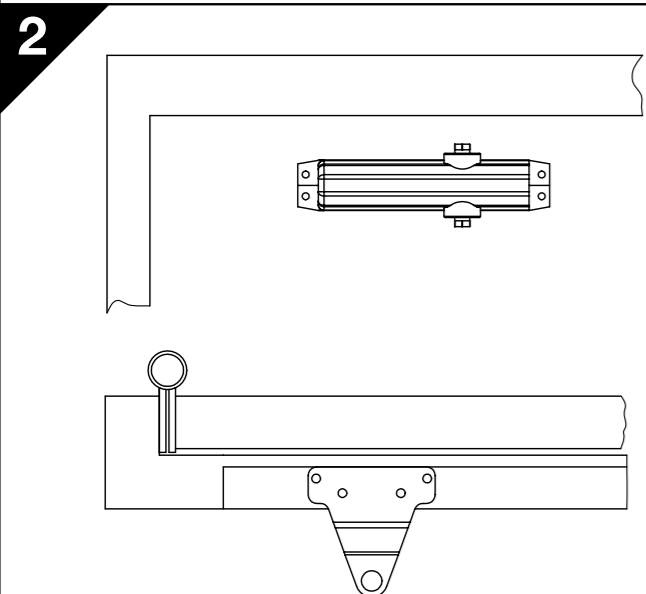

info.nz@assaabloy.com
assaabloy.co.nz

ASSA ABLOY

2024 SERIES OFFSET ARM / Z BRACKET INSTALLATION INSTRUCTIONS

EN	DOOR WIDTH (mm)	DOOR WEIGHT (kg)
3	≤950	≤60

164

54

∅3.0	∅4.2
	M5

116

REMOVE SHOE FROM ARM 1

2024-521 Issue B 0309

EN	DOOR WIDTH (mm)	DOOR WEIGHT (kg)
3	≤950	≤60

**2024 SERIES
OFFSET ARM / Z BRACKET
INSTALLATION INSTRUCTIONS**

54

164

19

116