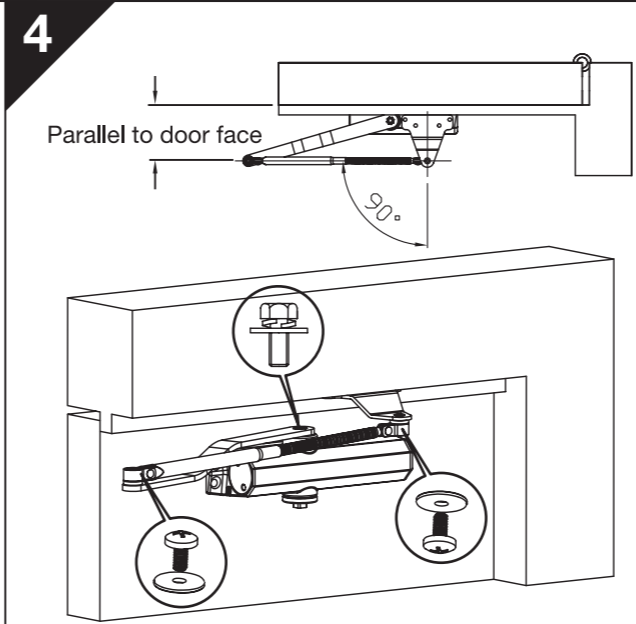

EN	DOOR WIDTH (mm)	DOOR WEIGHT (kg)
3	≤950	≤60

**2024 SERIES
OFFSET ARM / Z BRACKET
INSTALLATION INSTRUCTIONS**

54

164

19

116

1 REMOVE SHOE FROM ARM

2024-521 Issue B 0309