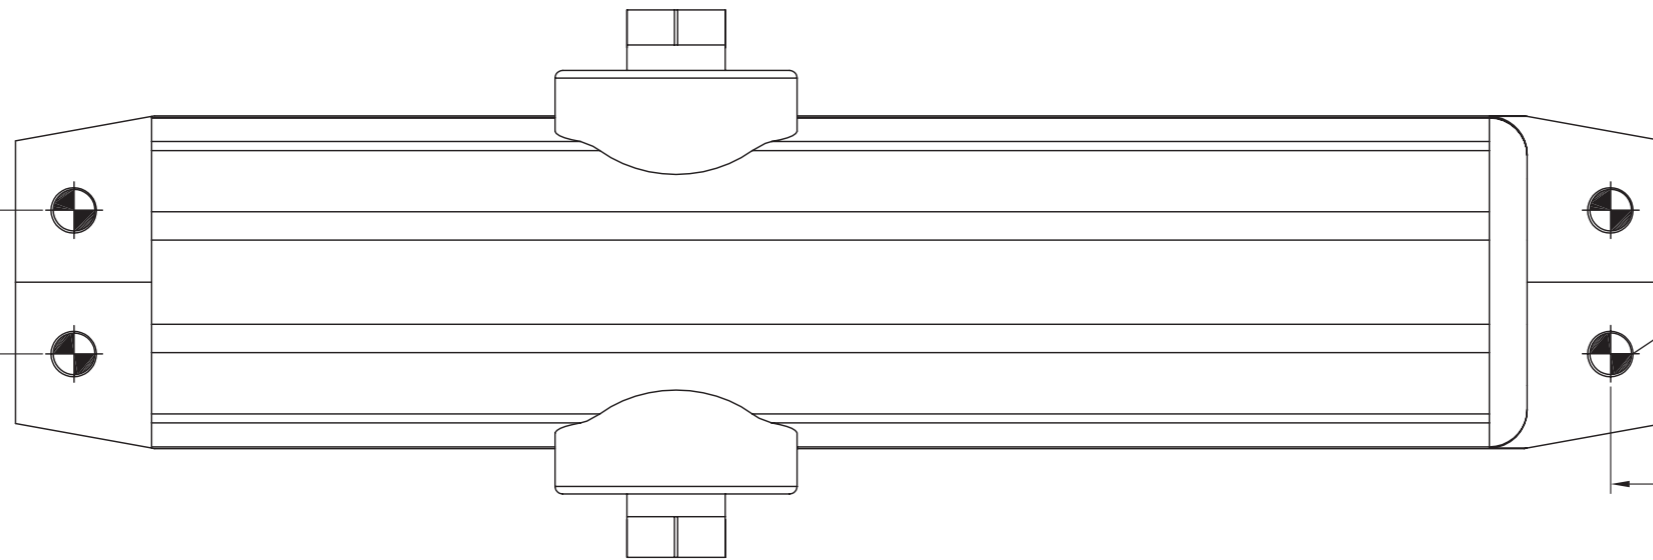

EN	DOOR WIDTH (mm)	DOOR WEIGHT (kg)
3	≤950	≤60

**2024 SERIES
OFFSET ARM / Z BRACKET
INSTALLATION INSTRUCTIONS**

54

164

19

116

1 REMOVE SHOE FROM ARM

2024-521 Issue B 0309