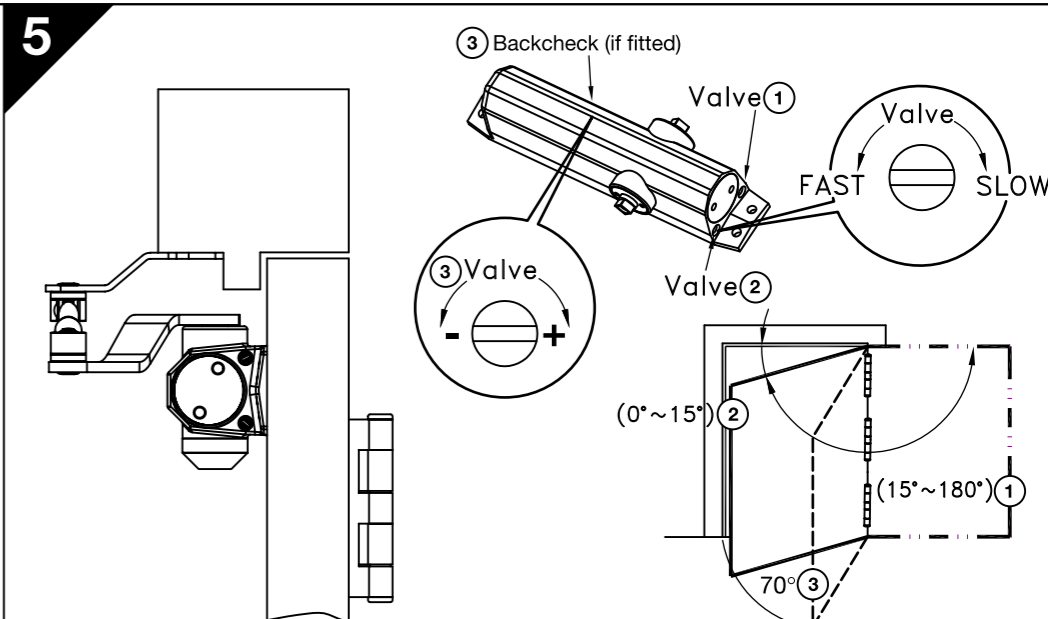

info.nz@assaabloy.com
assaabloy.co.nz

ASSA ABLOY

2024 SERIES OFFSET ARM / Z BRACKET INSTALLATION INSTRUCTIONS

EN	DOOR WIDTH (mm)	DOOR WEIGHT (kg)
3	≤950	≤60

164

54

∅3.0	∅4.2
	M5

116

REMOVE SHOE FROM ARM 1

2024-521 Issue B 0309

EN	DOOR WIDTH (mm)	DOOR WEIGHT (kg)
3	≤950	≤60

**2024 SERIES
OFFSET ARM / Z BRACKET
INSTALLATION INSTRUCTIONS**

54

164

19

116