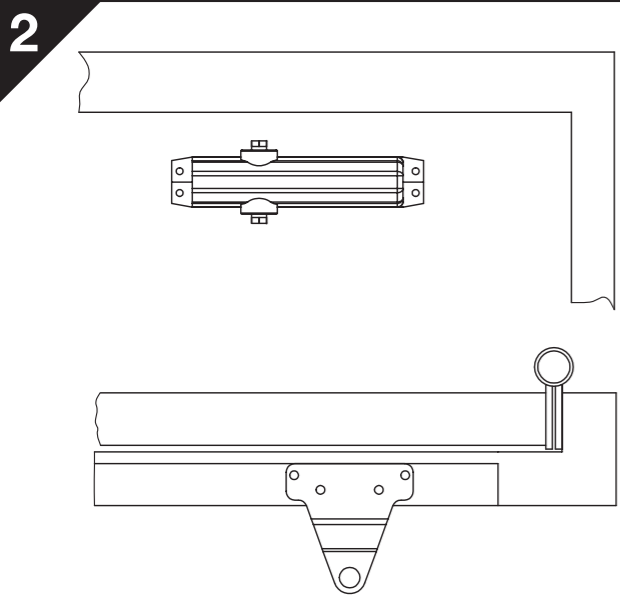

EN	DOOR WIDTH (mm)	DOOR WEIGHT (kg)
3	≤950	≤60

**2024 SERIES
OFFSET ARM / Z BRACKET
INSTALLATION INSTRUCTIONS**

54

164

19

116

1 REMOVE SHOE FROM ARM

2024-521 Issue B 0309