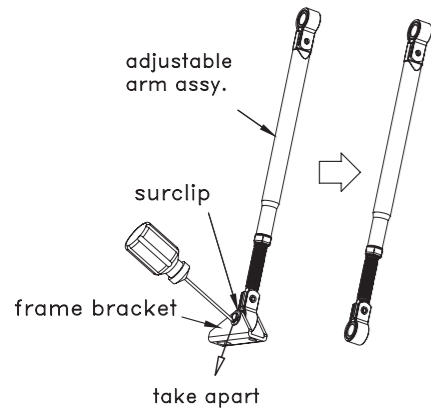

EN	DOOR WIDTH (mm)	DOOR WEIGHT (kg)
3	≤950	≤60

**2024 SERIES
OFFSET ARM / Z BRACKET
INSTALLATION INSTRUCTIONS**

54

164

19

116

1 REMOVE SHOE FROM ARM

2024-521 Issue B 0309