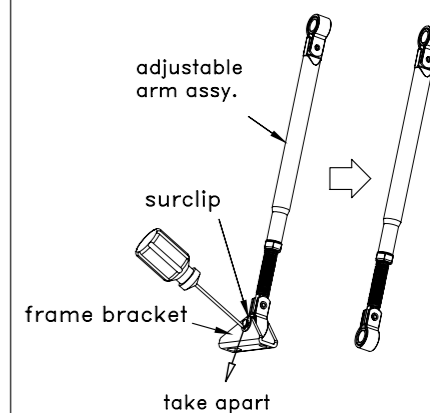

ASSA ABLOY

2024 SERIES OFFSET ARM / Z BRACKET INSTALLATION INSTRUCTIONS

EN	DOOR WIDTH (mm)	DOOR WEIGHT (kg)
3	≤950	≤60

164

54

∅3.0	∅4.2
	M5

116

REMOVE SHOE FROM ARM 1

2024-521 Issue B 0309