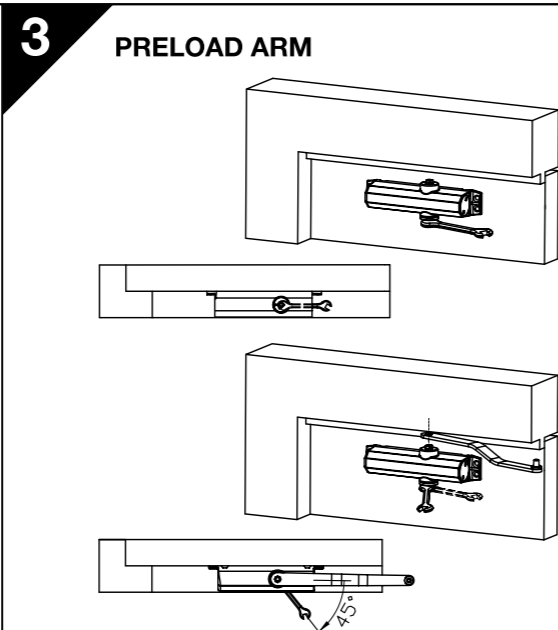

info.nz@assaabloy.com
assaabloy.co.nz

ASSA ABLOY

2024 SERIES OFFSET ARM / Z BRACKET INSTALLATION INSTRUCTIONS

EN	DOOR WIDTH (mm)	DOOR WEIGHT (kg)
3	≤950	≤60

164

54

∅3.0	∅4.2
	M5

116

REMOVE SHOE FROM ARM 1

2024-521 Issue B 0309

EN	DOOR WIDTH (mm)	DOOR WEIGHT (kg)
3	≤950	≤60

**2024 SERIES
OFFSET ARM / Z BRACKET
INSTALLATION INSTRUCTIONS**

54

164

19

116