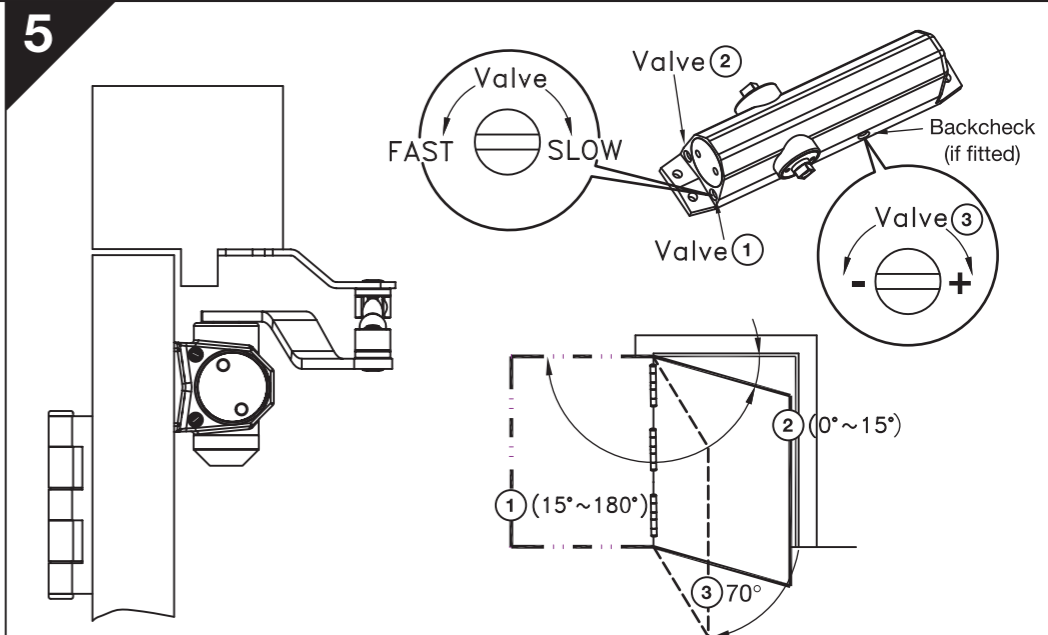

EN	DOOR WIDTH (mm)	DOOR WEIGHT (kg)
3	≤950	≤60

**2024 SERIES
OFFSET ARM / Z BRACKET
INSTALLATION INSTRUCTIONS**

54

164

19

116

1 REMOVE SHOE FROM ARM

2024-521 Issue B 0309