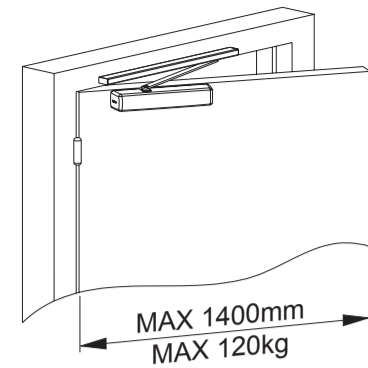

2616 SERIES SIZE 1 - 6 CAM ACTION DOORCLOSER

SLIDE ARM FIXING
(LEFT HAND DOOR PULL SIDE)

Power Size	Max. Door Width	Max. Door Weight	Max. Door Opening	Min. Closing Torque	Number Turns
EN1	750mm	20kg	175°	9Nm	1
EN2	850mm	40kg	175°	13Nm	2
EN3	950mm	60kg	175°	18Nm	4*
EN4	1100mm	80kg	175°	26Nm	6
EN5	1250mm	100kg	175°	37Nm	9
EN6	1400mm	120kg	175°	54Nm	13