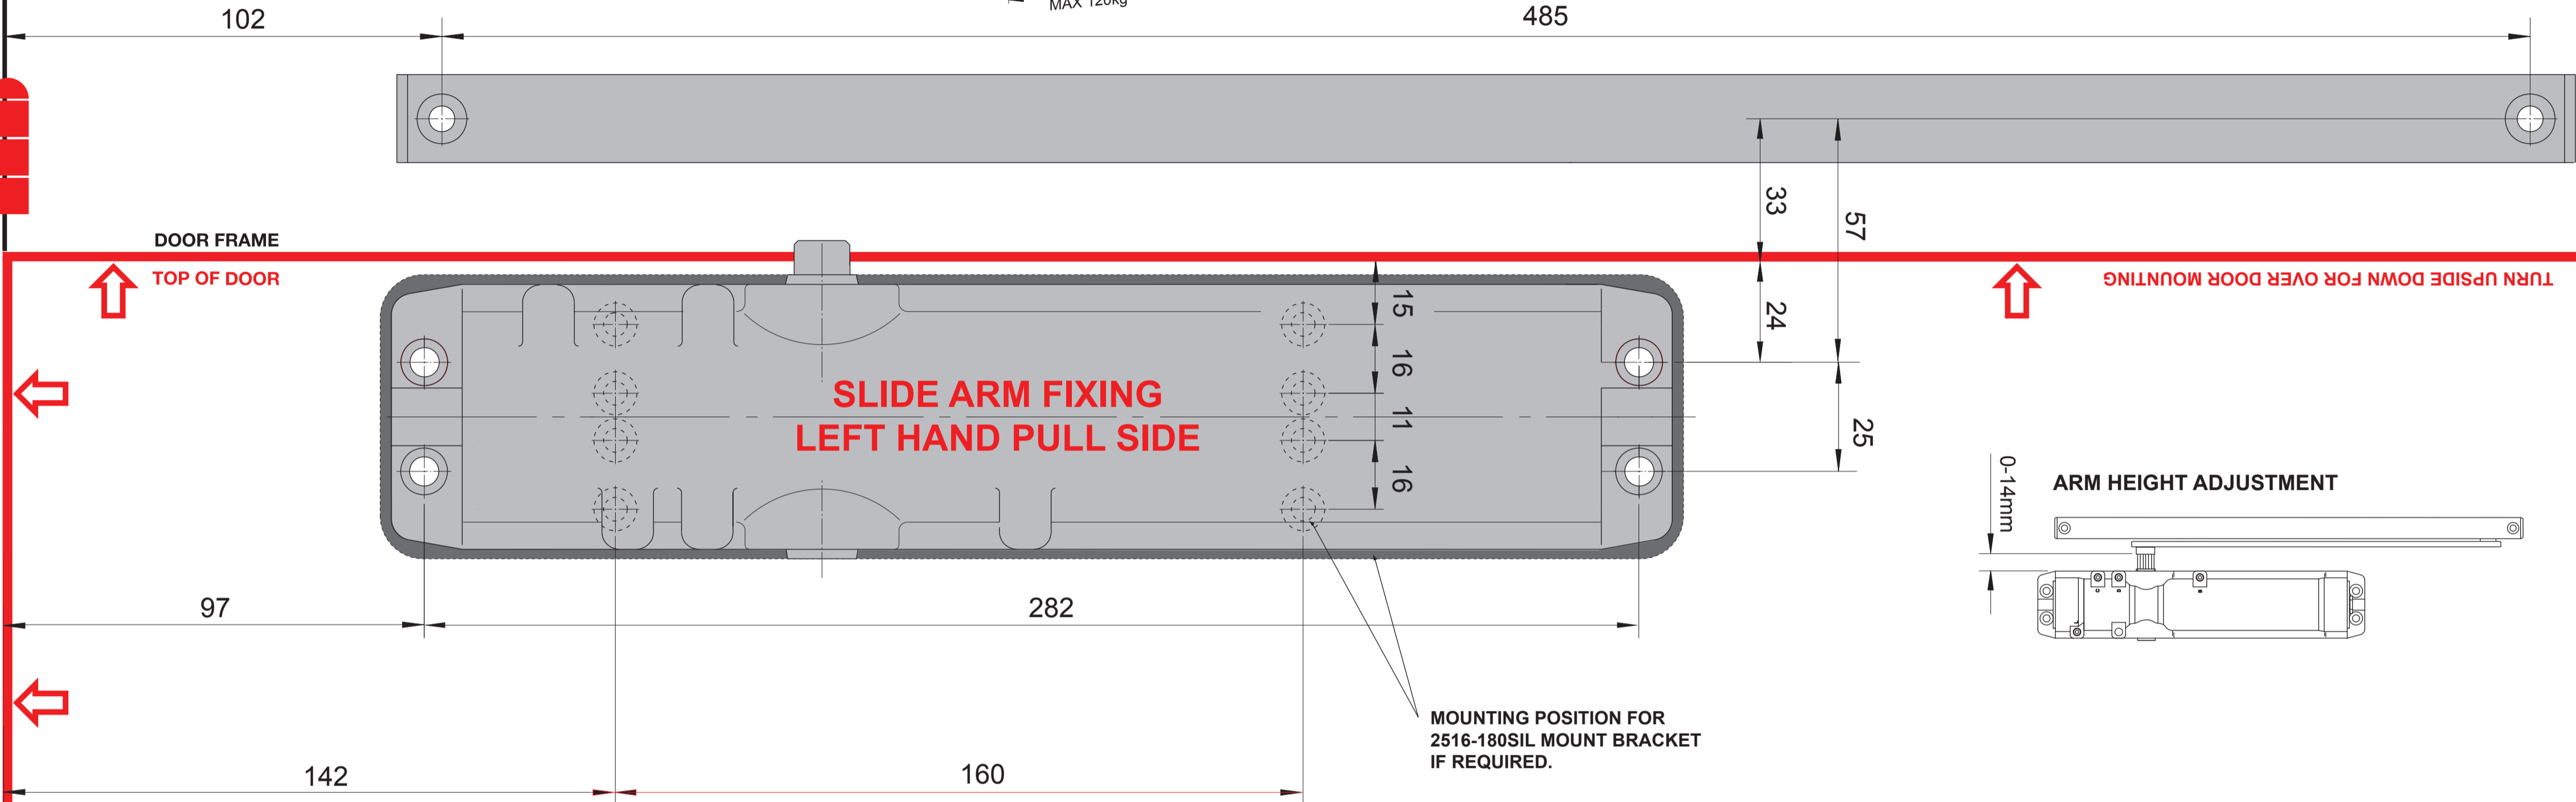

2616 SERIES SIZE 1 - 6 CAM ACTION DOORCLOSER

SLIDE ARM FIXING
(LEFT HAND DOOR PULL SIDE)

Power Size	Max. Door Width	Max. Door Weight	Max. Door Opening	Min. Closing Torque	Number Turns
EN1	750mm	20kg	175°	9Nm	1
EN2	850mm	40kg	175°	13Nm	2
EN3	950mm	60kg	175°	18Nm	4*
EN4	1100mm	80kg	175°	26Nm	6
EN5	1250mm	100kg	175°	37Nm	9
EN6	1400mm	120kg	175°	54Nm	13

* - Factory default setting

USE THIS TEMPLATE IN CONJUNCTION WITH THE 2616 INSTALLATION INSTRUCTION (SUPPLIED)