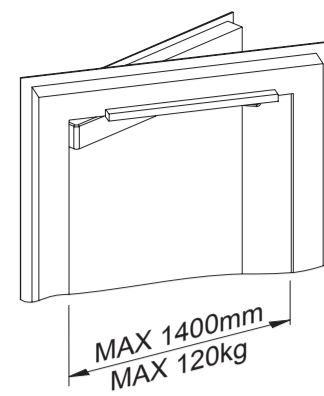

ASSA ABLOY

2616 SERIES SIZE 1 - 6 CAM ACTION DOORCLOSER

SLIDE ARM FIXING
(LEFT HAND DOOR PUSH SIDE)

Power Size	Max. Door Width	Max. Door Weight	Max. Door Opening	Min. Closing Torque	Number Turns
EN1	750mm	20kg	175°	9Nm	1
EN2	850mm	40kg	175°	13Nm	2
EN3	950mm	60kg	175°	18Nm	4*
EN4	1100mm	80kg	175°	26Nm	6
EN5	1250mm	100kg	175°	37Nm	9
EN6	1400mm	120kg	175°	54Nm	13