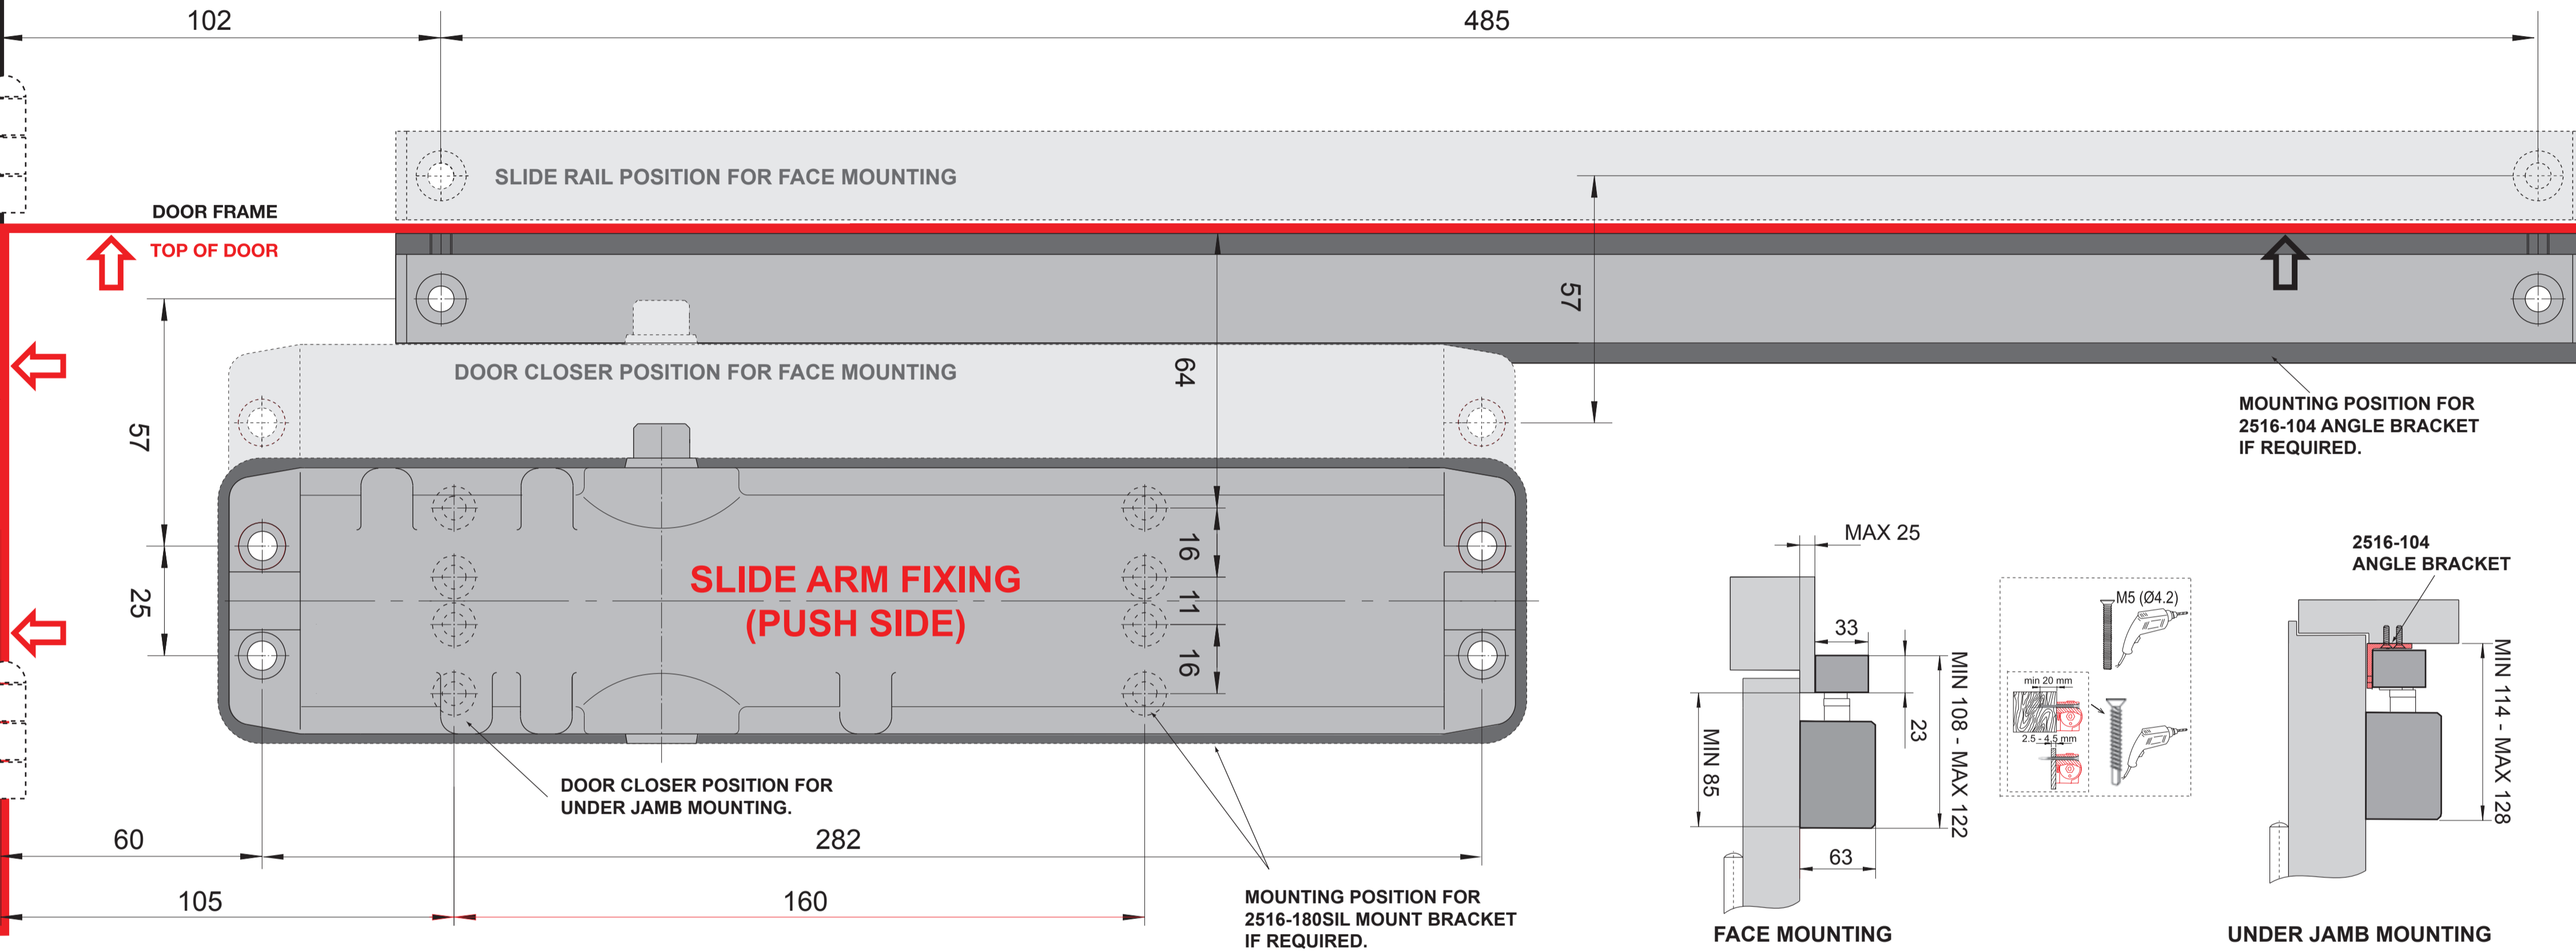

ASSA ABLOY

2616 SERIES SIZE 1 - 6 CAM ACTION DOORCLOSER

SLIDE ARM FIXING
(LEFT HAND DOOR PUSH SIDE)

Power Size	Max. Door Width	Max. Door Weight	Max. Door Opening	Min. Closing Torque	Number Turns
EN1	750mm	20kg	175°	9Nm	1
EN2	850mm	40kg	175°	13Nm	2
EN3	950mm	60kg	175°	18Nm	4*
EN4	1100mm	80kg	175°	26Nm	6
EN5	1250mm	100kg	175°	37Nm	9
EN6	1400mm	120kg	175°	54Nm	13

* - Factory default setting

USE THIS TEMPLATE IN CONJUNCTION WITH THE 2616 INSTALLATION INSTRUCTION (SUPPLIED)