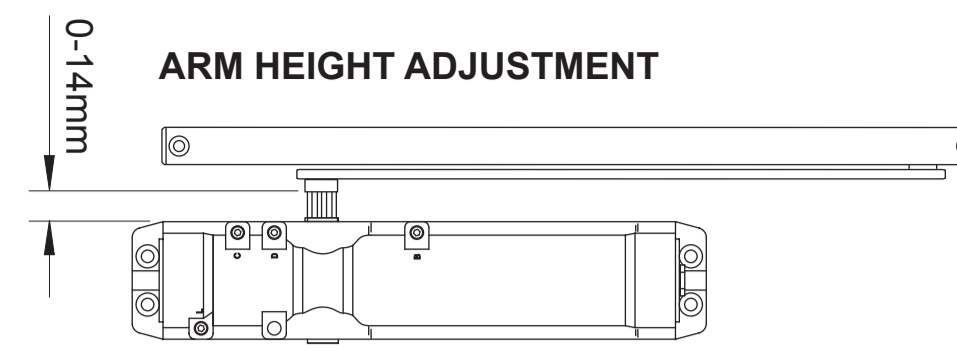

ASSA ABLOY

2616 SERIES SIZE 1 - 6 CAM ACTION DOORCLOSER

SLIDE ARM FIXING
(LEFT HAND DOOR PUSH SIDE)

Power Size	Max. Door Width	Max. Door Weight	Max. Door Opening	Min. Closing Torque	Number Turns
EN1	750mm	20kg	175°	9Nm	1
EN2	850mm	40kg	175°	13Nm	2
EN3	950mm	60kg	175°	18Nm	4*
EN4	1100mm	80kg	175°	26Nm	6
EN5	1250mm	100kg	175°	37Nm	9
EN6	1400mm	120kg	175°	54Nm	13