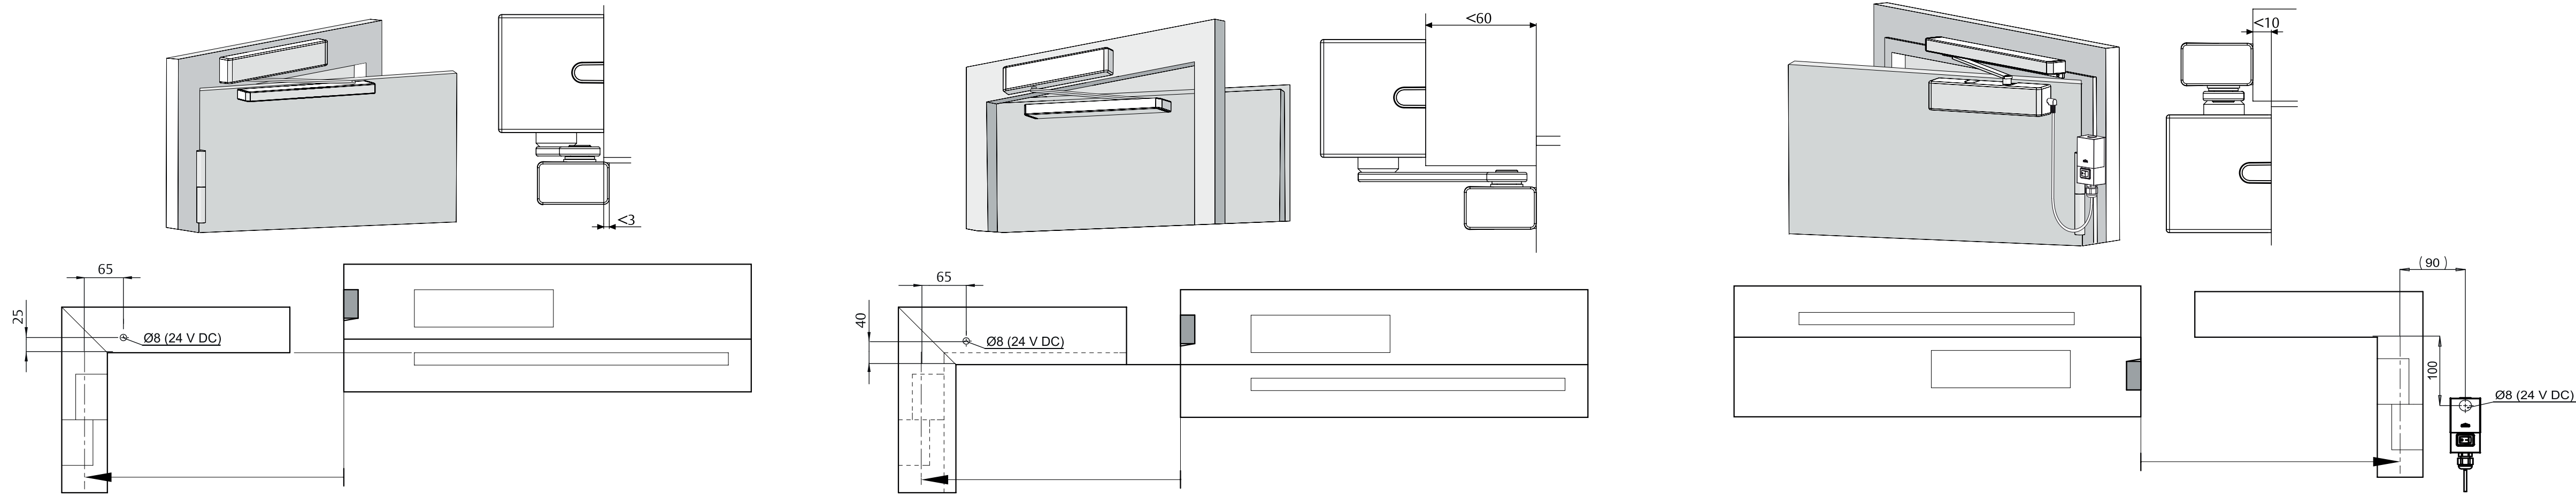

2636-221 0316

**!** Templates can change shape significantly. This depends on the environmental influences. Please note, that only the dimensions specified on this template and in the mounting instructions are binding. When using this template, check the dimensions properly.

2636FS  
Free-Motion™ door closer with Cam-Motion™ technology and free-swing function

Guide rail for single leaf doors

 Templates can change shape significantly.  
 This depends on the environmental influences.  
 Please note, that only the dimensions specified on this template and  
 in the mounting instructions are binding.  
 When using this template, check the dimensions properly.