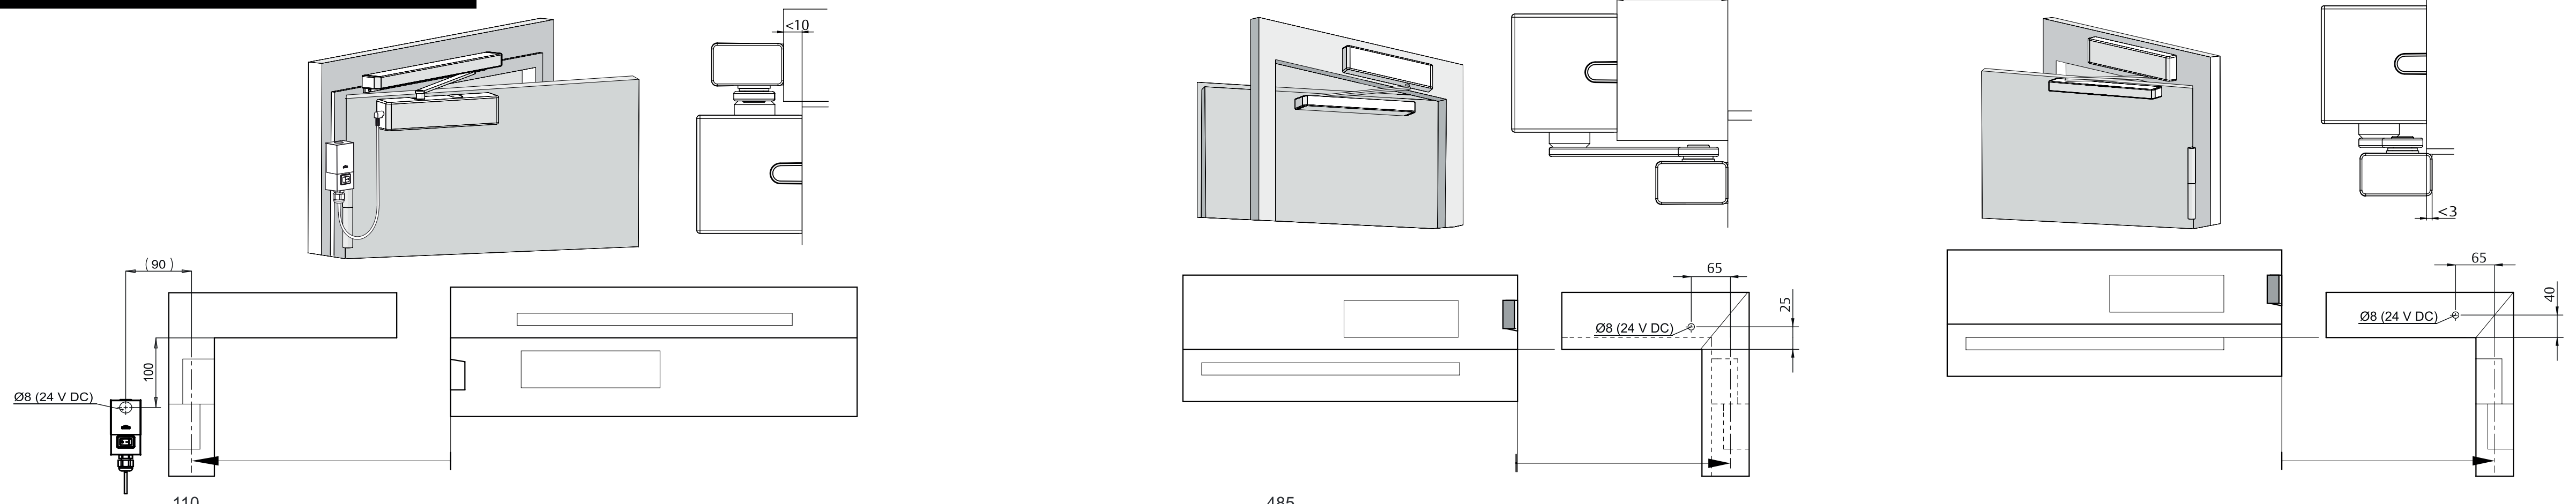

2636-221 0316

**!** Templates can change shape significantly. This depends on the environmental influences. Please note, that only the dimensions specified on this template and in the mounting instructions are binding. When using this template, check the dimensions properly.

2636FS  
Free-Motion™ door closer with Cam-Motion™ technology and free-swing function

Guide rail for single leaf doors

 Templates can change shape significantly.  
 This depends on the environmental influences.  
 Please note, that only the dimensions specified on this template and  
 in the mounting instructions are binding.  
 When using this template, check the dimensions properly.