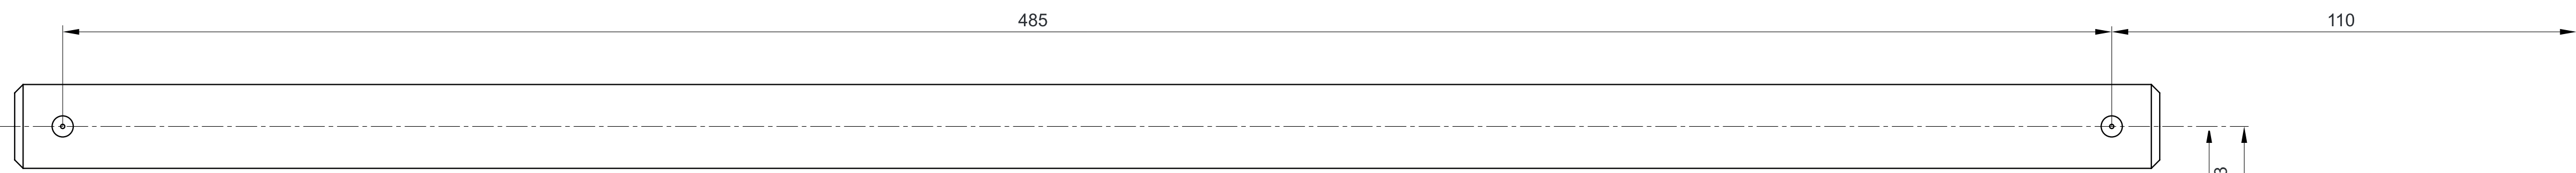

2636-221 0316

**!** Templates can change shape significantly. This depends on the environmental influences. Please note, that only the dimensions specified on this template and in the mounting instructions are binding. When using this template, check the dimensions properly.

2636FS  
Free-Motion™ door closer with Cam-Motion™ technology and free-swing function

Guide rail for single leaf doors

 Templates can change shape significantly.  
 This depends on the environmental influences.  
 Please note, that only the dimensions specified on this template and  
 in the mounting instructions are binding.  
 When using this template, check the dimensions properly.