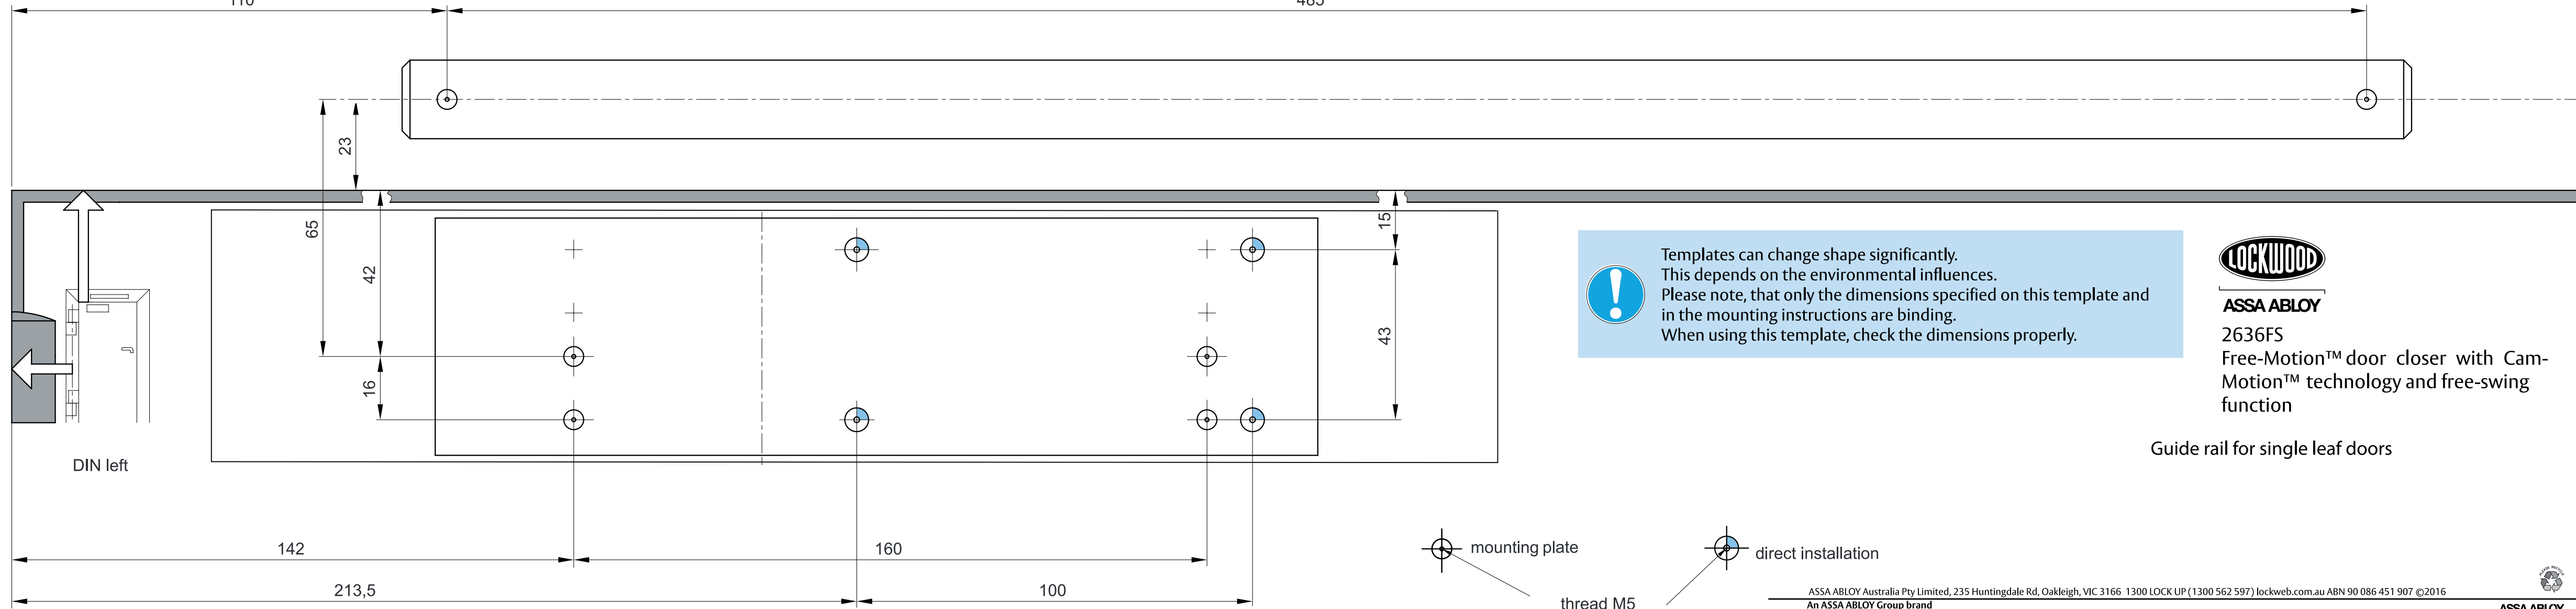

2636-221 0316

**!** Templates can change shape significantly. This depends on the environmental influences. Please note, that only the dimensions specified on this template and in the mounting instructions are binding. When using this template, check the dimensions properly.

2636FS  
Free-Motion™ door closer with Cam-Motion™ technology and free-swing function

Guide rail for single leaf doors

 Templates can change shape significantly.  
 This depends on the environmental influences.  
 Please note, that only the dimensions specified on this template and  
 in the mounting instructions are binding.  
 When using this template, check the dimensions properly.