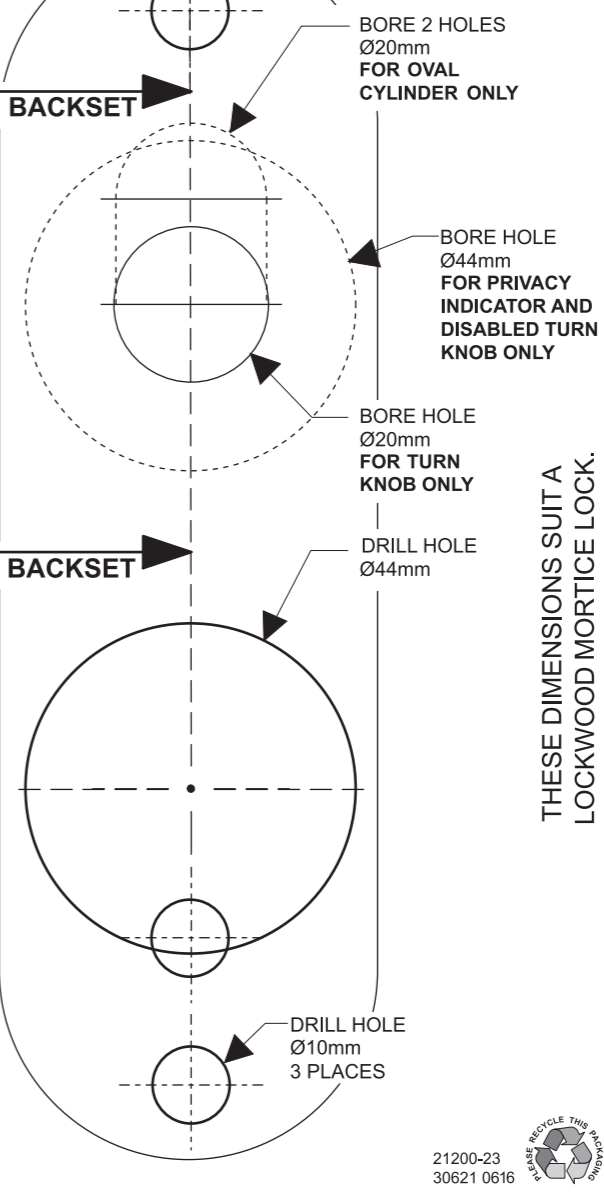

Artefact Series II
Door Furniture

TO SUIT 21200 & 21300 SERIES PLATES

THESE DIMENSIONS SUIT A
LOCKWOOD MORTICE LOCK.

ASSA ABLOY
ASSA ABLOY Australia Pty Limited
235 Huntingdale Rd, Oakleigh, VIC 3166
ABN 90 086 451 907 ©2016
The Global Leader in Door Opening solutions

TOP EDGE OF FACE PLATE

FOLD ALONG DOTTED LINE AND ALIGN TEMPLATE WITH EDGE OF DOOR

FOLD ALONG DOTTED LINE AND ALIGN TEMPLATE WITH EDGE OF DOOR

127mm BACKSET

89mm BACKSET

60mm BACKSET

60mm BACKSET

89mm BACKSET

127mm BACKSET

Artefact Series II
Door Furniture

TO SUIT 21200 & 21300 SERIES PLATES

THESE DIMENSIONS SUIT A
LOCKWOOD MORTICE LOCK.

21200-23
30621 0616

280mm x 174mm