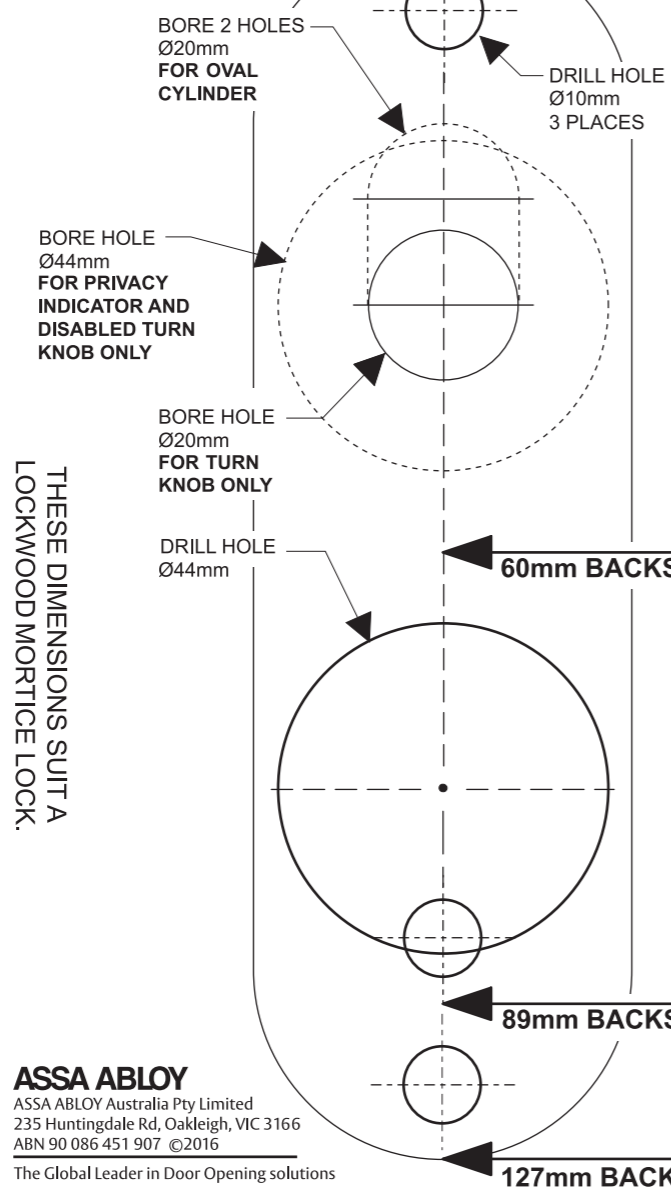

Artefact Series II
Door Furniture

TO SUIT 21200 & 21300 SERIES PLATES

THESE DIMENSIONS SUIT A
LOCKWOOD MORTICE LOCK.

ASSA ABLOY
ASSA ABLOY Australia Pty Limited
235 Huntingdale Rd, Oakleigh, VIC 3166
ABN 90 086 451 907 ©2016
The Global Leader in Door Opening solutions

TOP EDGE OF FACE PLATE

FOLD ALONG DOTTED LINE AND ALIGN TEMPLATE WITH EDGE OF DOOR

FOLD ALONG DOTTED LINE AND ALIGN TEMPLATE WITH EDGE OF DOOR

127mm BACKSET

89mm BACKSET

60mm BACKSET

60mm BACKSET

89mm BACKSET

127mm BACKSET

Artefact Series II
Door Furniture

TO SUIT 21200 & 21300 SERIES PLATES

THESE DIMENSIONS SUIT A
LOCKWOOD MORTICE LOCK.

21200-23
30621 0616

280mm x 174mm