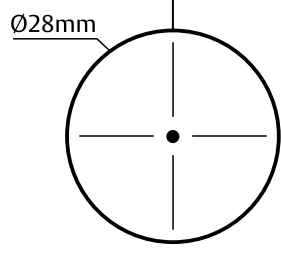

← DOOR EDGE

DOOR EDGE →

**Lockwood CORTEX™**  
ELECTRONIC LOCKSET MOUNTING TEMPLATE  
60mm Backset Cylinder version

**Lockwood CORTEX™**  
ELECTRONIC LOCKSET MOUNTING TEMPLATE  
60mm Backset Cylinder version

60mm BACKSET

60mm BACKSET

← DOOR EDGE

DOOR EDGE →