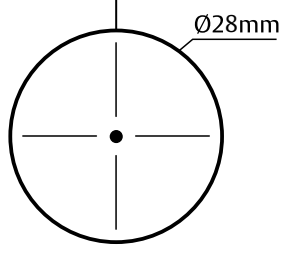

← DOOR EDGE

DOOR EDGE →

**Lockwood CORTEX™**  
ELECTRONIC LOCKSET MOUNTING TEMPLATE  
60mm Backset Cylinder version

**Lockwood CORTEX™**  
ELECTRONIC LOCKSET MOUNTING TEMPLATE  
60mm Backset Cylinder version

60mm BACKSET

60mm BACKSET

← DOOR EDGE

DOOR EDGE →