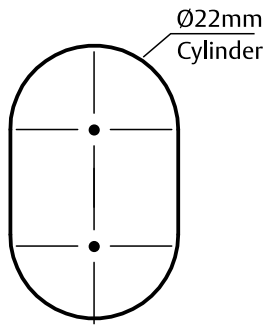

← DOOR EDGE

DOOR EDGE →

**Lockwood CORTEX™**  
ELECTRONIC LOCKSET MOUNTING TEMPLATE  
60mm Backset Cylinder version

**Lockwood CORTEX™**  
ELECTRONIC LOCKSET MOUNTING TEMPLATE  
60mm Backset Cylinder version

60mm BACKSET

60mm BACKSET

← DOOR EDGE

DOOR EDGE →