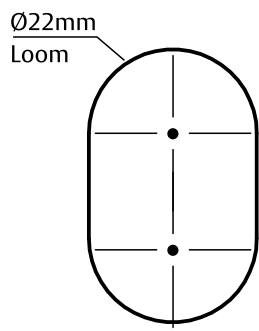

← DOOR EDGE

DOOR EDGE →

**Lockwood CORTEX™**  
ELECTRONIC LOCKSET MOUNTING TEMPLATE  
60mm Backset Cylinder version

**Lockwood CORTEX™**  
ELECTRONIC LOCKSET MOUNTING TEMPLATE  
60mm Backset Cylinder version

60mm BACKSET

60mm BACKSET

← DOOR EDGE

DOOR EDGE →