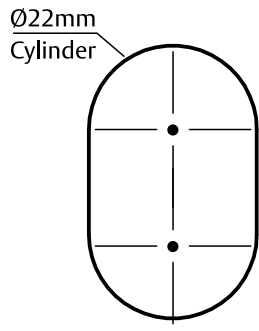

← DOOR EDGE

DOOR EDGE →

**Lockwood CORTEX™**  
ELECTRONIC LOCKSET MOUNTING TEMPLATE  
60mm Backset Cylinder version

**Lockwood CORTEX™**  
ELECTRONIC LOCKSET MOUNTING TEMPLATE  
60mm Backset Cylinder version

60mm BACKSET

60mm BACKSET

← DOOR EDGE

DOOR EDGE →