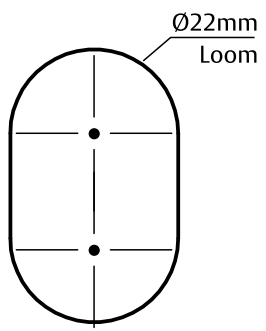

← DOOR EDGE

DOOR EDGE →

**Lockwood CORTEX™**  
ELECTRONIC LOCKSET MOUNTING TEMPLATE  
60mm Backset Cylinder version

**Lockwood CORTEX™**  
ELECTRONIC LOCKSET MOUNTING TEMPLATE  
60mm Backset Cylinder version

60mm BACKSET

60mm BACKSET

← DOOR EDGE

DOOR EDGE →