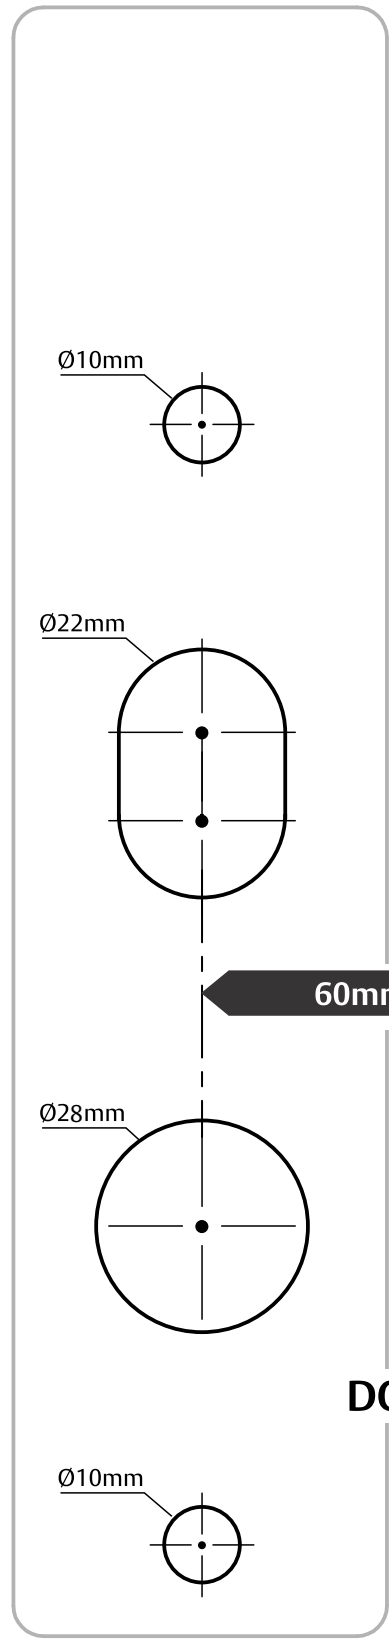

← DOOR EDGE

DOOR EDGE →

Lockwood CORTEX™
ELECTRONIC LOCKSET MOUNTING TEMPLATE

60mm Backset Standard version

Lockwood CORTEX™
ELECTRONIC LOCKSET MOUNTING TEMPLATE

60mm Backset Standard version

← DOOR EDGE

DOOR EDGE →