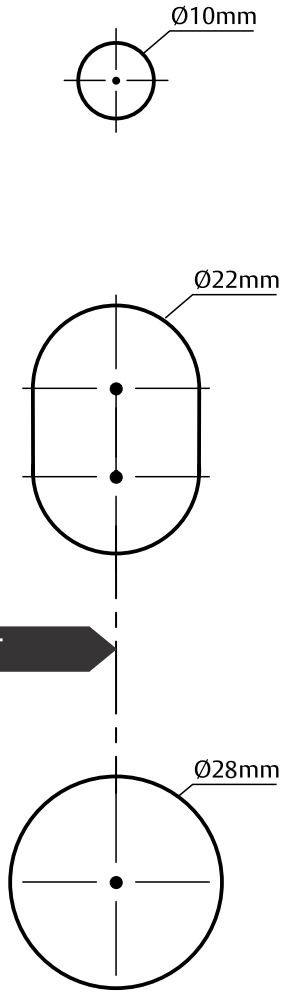

← DOOR EDGE

DOOR EDGE →

Lockwood CORTEX™
ELECTRONIC LOCKSET MOUNTING TEMPLATE

60mm Backset Standard version

Lockwood CORTEX™
ELECTRONIC LOCKSET MOUNTING TEMPLATE

60mm Backset Standard version

← DOOR EDGE

DOOR EDGE →