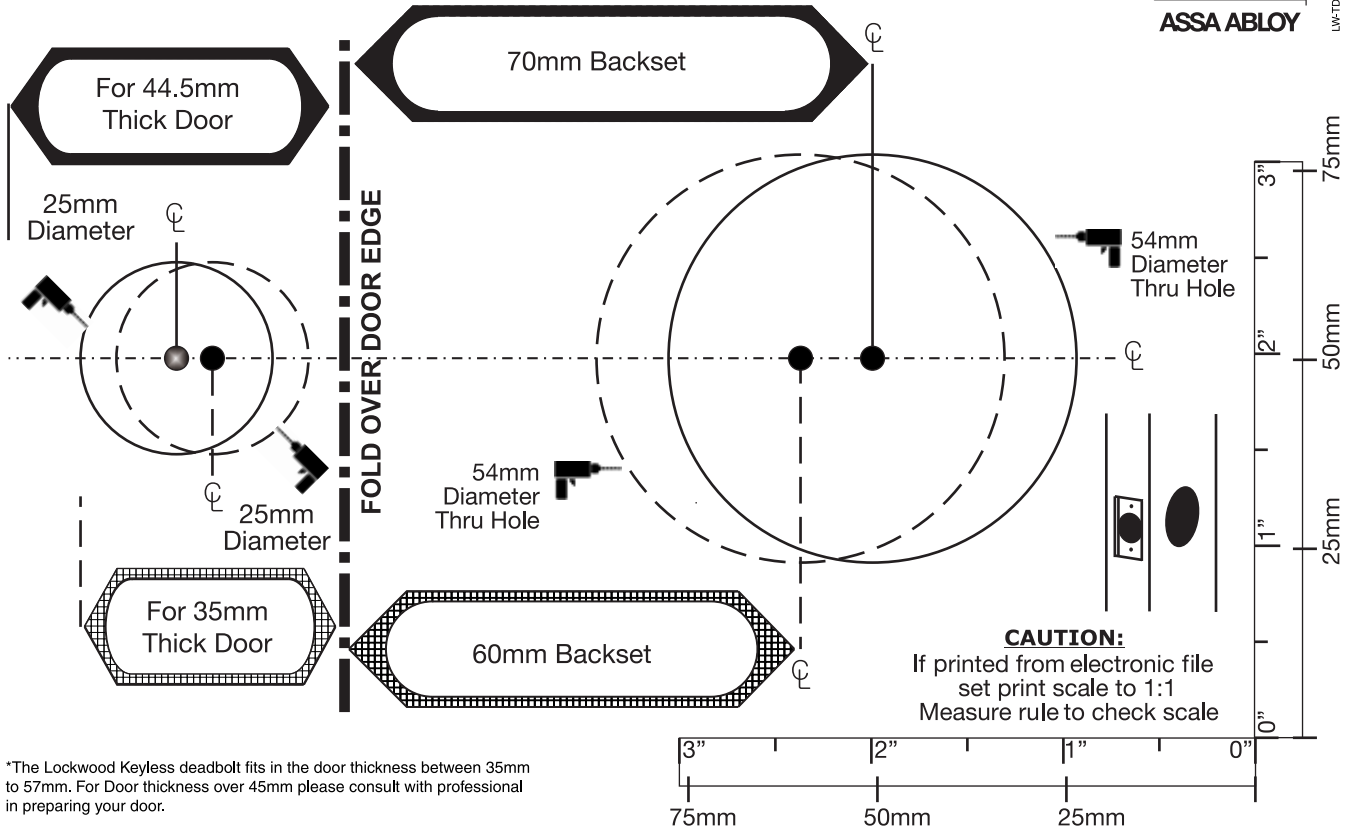

\*The Lockwood Keyless deadbolt fits in the door thickness between 35mm to 57mm. For Door thickness over 45mm please consult with professional in preparing your door.